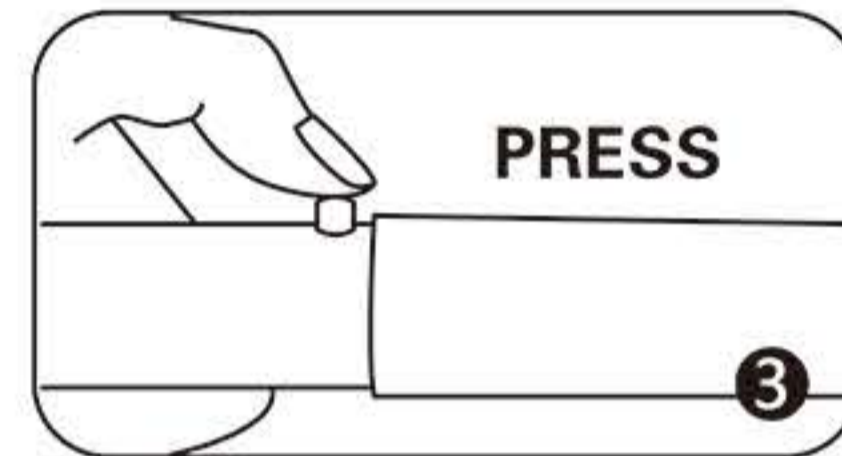

INSTRUCTION

Follow the label instructions to assemble the frame

If can't snap when dismantle the frame,Pls push the tube forwardly,then push again.

Optional accessories:

1.LED Light
M09H17
Voltage:100V~240V
CE Certified.Fit on all models.
White/Blue

2.Hard Case

-  P06E07 (8ft、 10ft)
-  P06E06 (8ft、 10ft)
-  P06E08 (20ft)

Graphic Size :
8ft: W2580mm x H2280mm
10ft: W3180mm x H2280mm
20ft: W6200mm x H2280mm