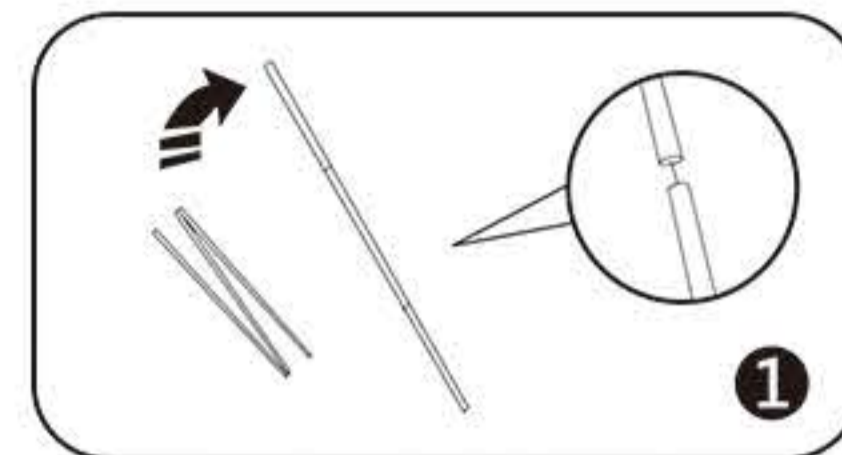

INSTRUCTION

Follow the label instructions to assemble the frame

If can't snap when dismantle the frame,Pls push the tube forwardly,then push again.

Optional accessories:

1.LED Light
M09H17
Voltage:100V~240V
CE Certified.Fit on all models.
White/Blue

2.Hard Case

-  P06E07 (8ft、 10ft)
-  P06E06 (8ft、 10ft)
-  P06E08 (20ft)

Graphic Size :
8ft: W2580mm x H2280mm
10ft: W3180mm x H2280mm
20ft: W6200mm x H2280mm