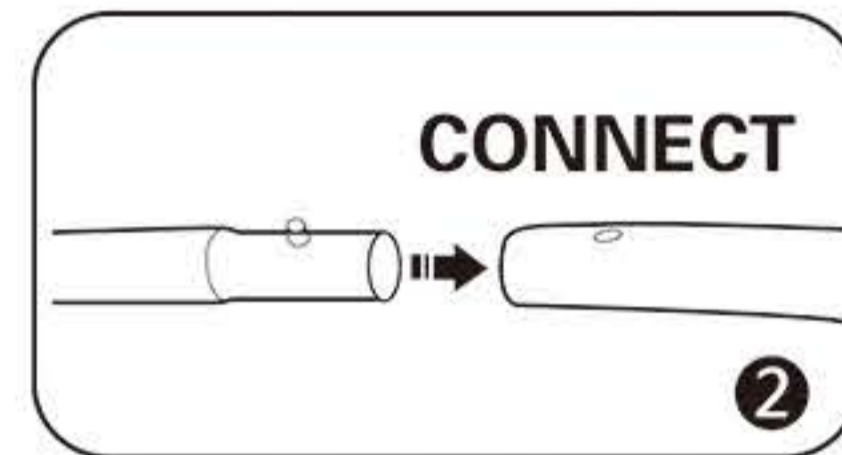

INSTRUCTION

Follow the label instructions to assemble the frame

If can't snap when dismantle the frame,Pls push the tube forwardly,then push again.

Optional accessories:

1.LED Light
M09H17
Voltage:100V~240V
CE Certified.Fit on all models.
White/Blue

2.Hard Case

-  P06E07 (8ft、 10ft)
-  P06E06 (8ft、 10ft)
-  P06E08 (20ft)

Graphic Size :
8ft: W2580mm x H2280mm
10ft: W3180mm x H2280mm
20ft: W6200mm x H2280mm