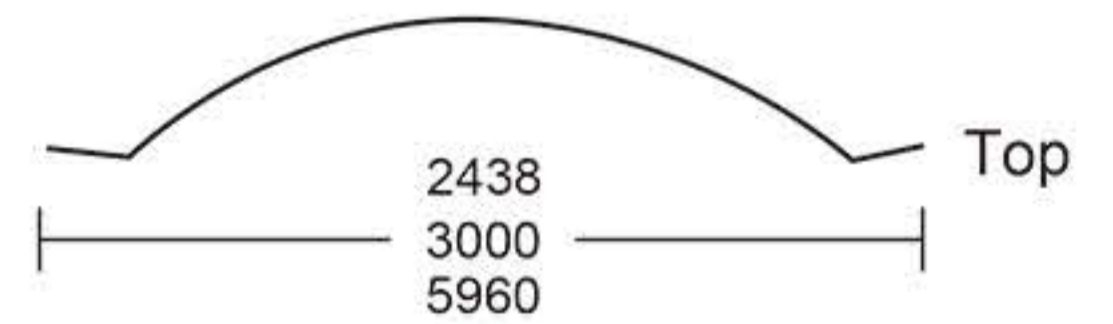

INSTRUCTION

Follow the label instructions to assemble the frame

If can't snap when dismantle the frame,Pls push the tube forwardly,then push again.

Optional accessories:

1.LED Light
M09H17
Voltage:100V~240V
CE Certified.Fit on all models.
White/Blue

2.Hard Case

-  P06E07 (8ft、 10ft)
-  P06E06 (8ft、 10ft)
-  P06E08 (20ft)

Graphic Size :
8ft: W2580mm x H2280mm
10ft: W3180mm x H2280mm
20ft: W6200mm x H2280mm