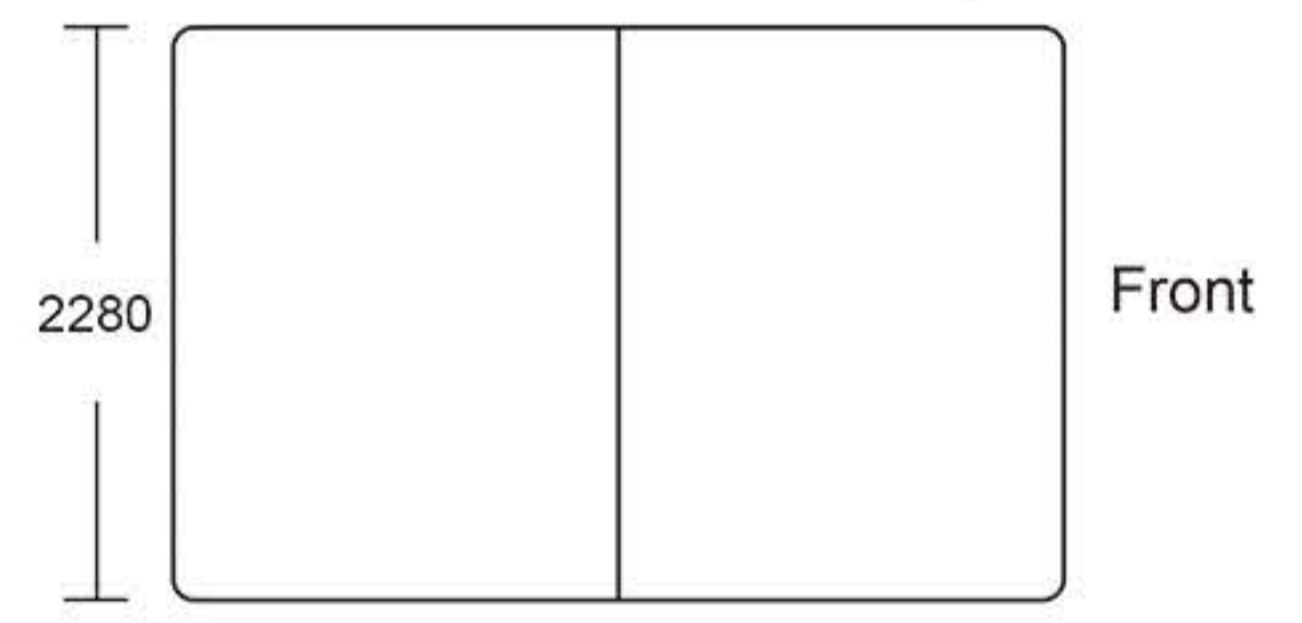

INSTRUCTION

Follow the label instructions to assemble the frame

If can't snap when dismantle the frame,Pls push the tube forwardly,then push again.

Graphic Size : 8ft: W2650mm x H2280mm
 10ft: W3220mm x H2280mm
 20ft: W6350mm x H2280mm

Optional accessories:

1.LED Light
 M09H17
 Voltage:100V~240V
 CE Certified.Fit on all models.
 White/Blue

2.Hard Case
 P06E07 (8ft、 10ft)
 P06E06 (8ft、 10ft)
 P06E08 (20ft)