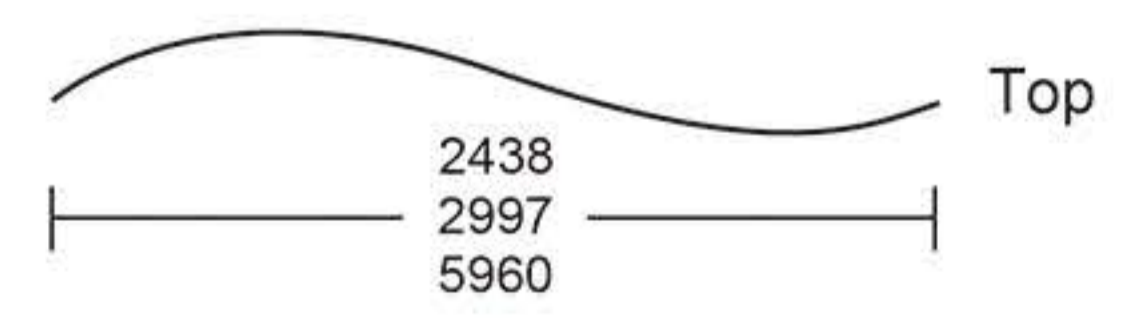

INSTRUCTION

Follow the label instructions to assemble the frame

If can't snap when dismantle the frame,Pls push the tube forwardly,then push again.

Graphic Size : 8ft: W2650mm x H2280mm
 10ft: W3220mm x H2280mm
 20ft: W6350mm x H2280mm

Optional accessories:

1.LED Light
 M09H17
 Voltage:100V~240V
 CE Certified.Fit on all models.
 White/Blue

2.Hard Case
 P06E07 (8ft、 10ft)
 P06E06 (8ft、 10ft)
 P06E08 (20ft)