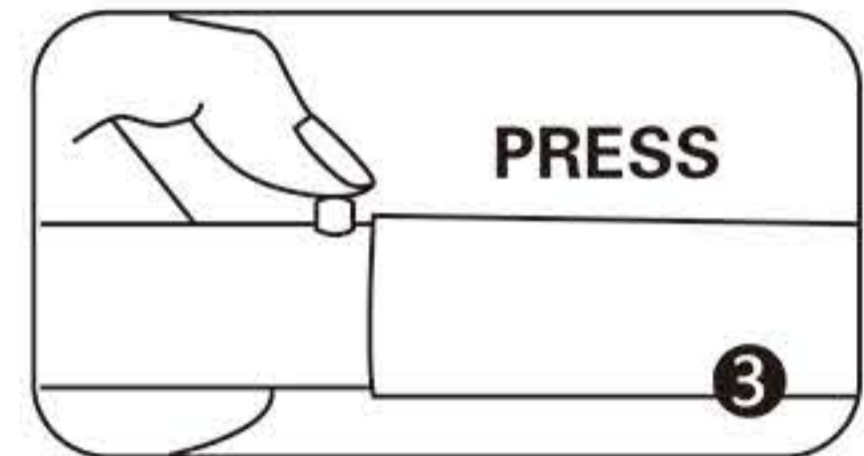

INSTRUCTION

Follow the label instructions to assemble the frame

If can't snap when dismantle the frame,Pls push the tube forwardly,then push again.

Graphic Size : 8ft: W2650mm x H2280mm
 10ft: W3220mm x H2280mm
 20ft: W6350mm x H2280mm

Optional accessories:

1.LED Light
 M09H17
 Voltage:100V~240V
 CE Certified.Fit on all models.
 White/Blue

2.Hard Case
 P06E07 (8ft、 10ft)
 P06E06 (8ft、 10ft)
 P06E08 (20ft)