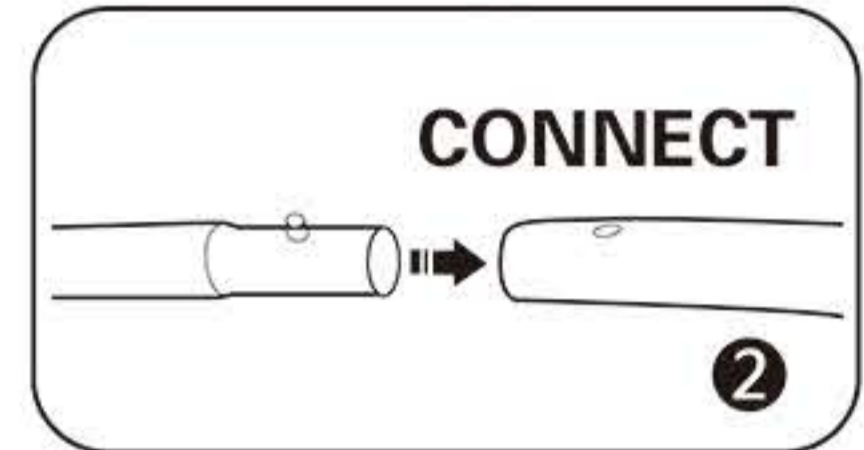

INSTRUCTION

Follow the label instructions to assemble the frame

If can't snap when dismantle the frame,Pls push the tube forwardly,then push again.

Graphic Size : 8ft: W2650mm x H2280mm
 10ft: W3220mm x H2280mm
 20ft: W6350mm x H2280mm

Optional accessories:

1.LED Light
 M09H17
 Voltage:100V~240V
 CE Certified.Fit on all models.
 White/Blue

2.Hard Case
 P06E07 (8ft、 10ft)
 P06E06 (8ft、 10ft)
 P06E08 (20ft)