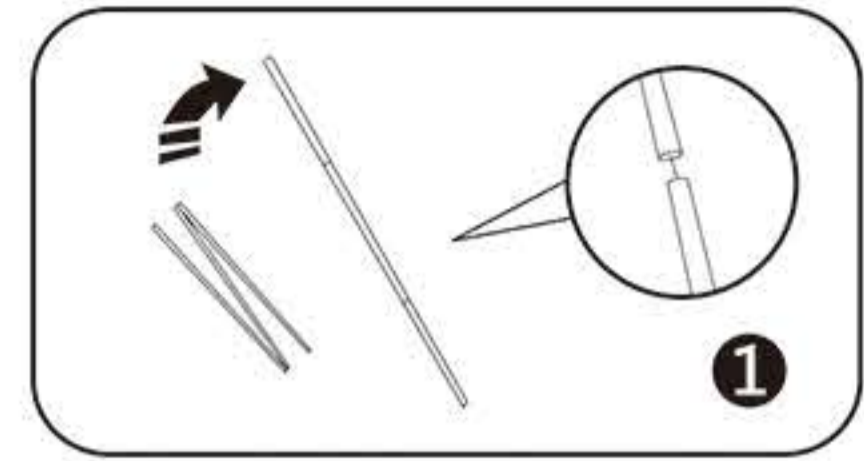

INSTRUCTION

Follow the label instructions to assemble the frame

If can't snap when dismantle the frame,Pls push the tube forwardly,then push again.

Graphic Size : 8ft: W2650mm x H2280mm
 10ft: W3220mm x H2280mm
 20ft: W6350mm x H2280mm

Optional accessories:

1.LED Light
 M09H17
 Voltage:100V~240V
 CE Certified.Fit on all models.
 White/Blue

2.Hard Case
 P06E07 (8ft、 10ft)
 P06E06 (8ft、 10ft)
 P06E08 (20ft)