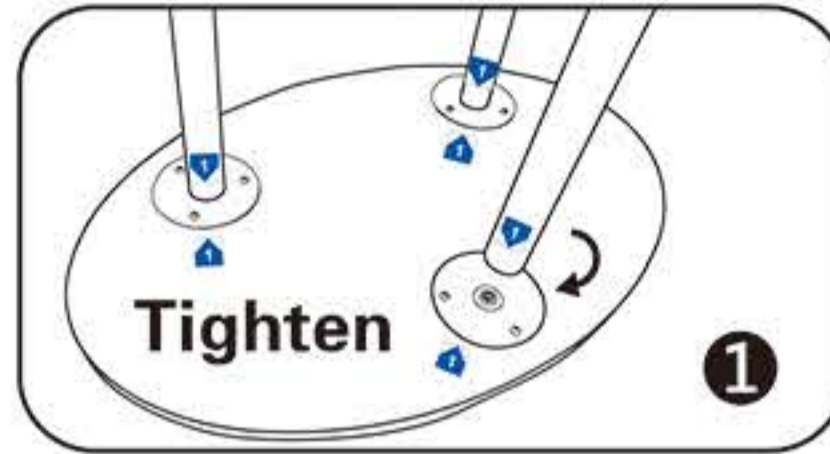

# INSTRUCTION

Follow the label instructions to assemble the frame

If can't snap when dismantle the frame,Pls push the tube forwardly,then push again.

Graphic Size : W2160mm x H1130mm