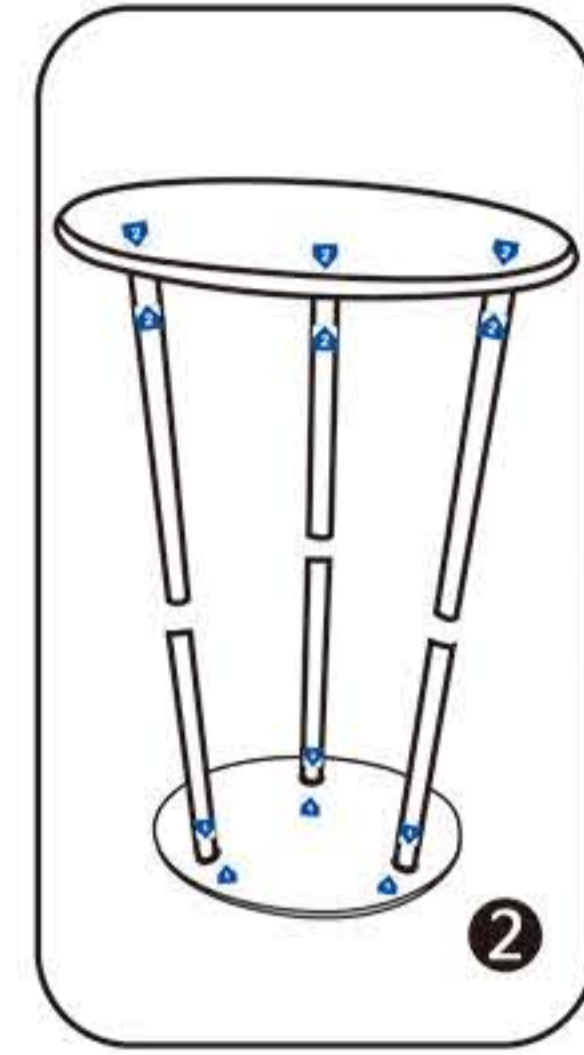

# INSTRUCTION

Follow the label instructions to assemble the frame

If can't snap when dismantle the frame,Pls push the tube forwardly,then push again.

Graphic Size : W2160mm x H1130mm