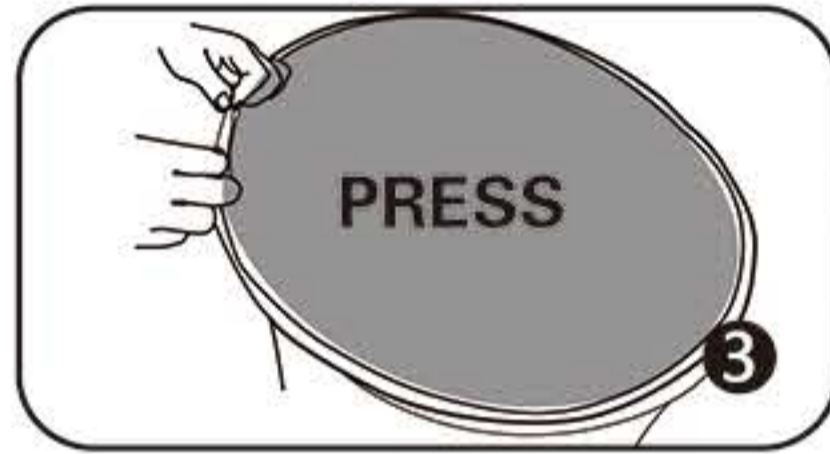

# INSTRUCTION

Follow the label instructions to assemble the frame

If can't snap when dismantle the frame,Pls push the tube forwardly,then push again.

Graphic Size : W2160mm x H1130mm