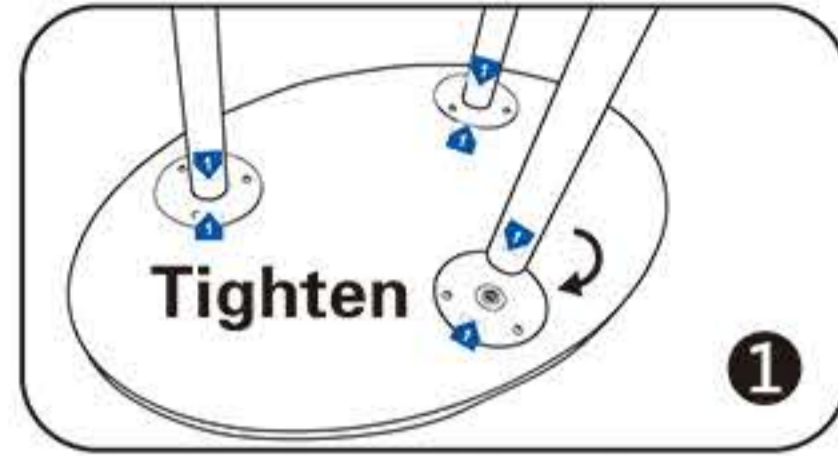

INSTRUCTION

Follow the label instructions to assemble the frame

If can't snap when dismantle the frame,Pls push the tube forwardly,then push again.

Graphic Size : W1480mm x H1020mm

Graphic Size : W1800mm x H1020mm

Graphic Size : W2200mm x H1020mm

Optional accessories:

1.Hard Case :

2.Hard Case: