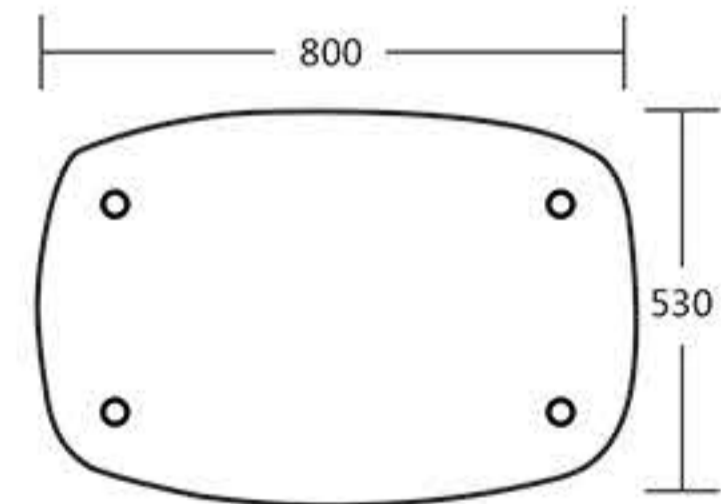

INSTRUCTION

Follow the label instructions to assemble the frame

If can't snap when dismantle the frame,Pls push the tube forwardly,then push again.

Graphic Size : W1480mm x H1020mm

Graphic Size : W1800mm x H1020mm

Graphic Size : W2200mm x H1020mm

Optional accessories:

1.Hard Case :

2.Hard Case: