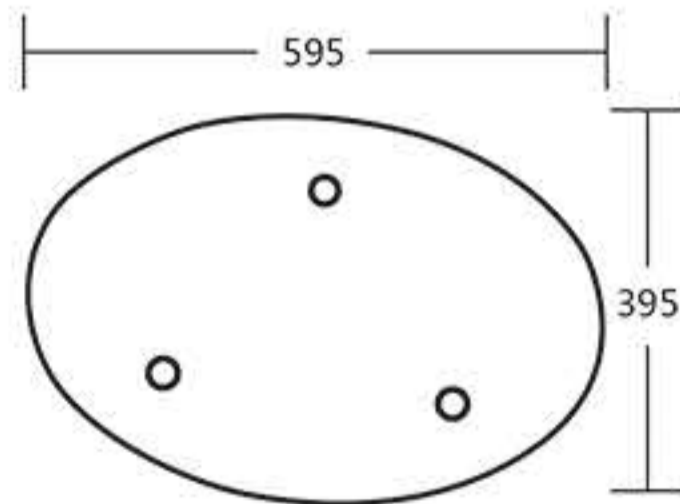

INSTRUCTION

Follow the label instructions to assemble the frame

If can't snap when dismantle the frame,Pls push the tube forwardly,then push again.

Graphic Size : W1480mm x H1020mm

Graphic Size : W1800mm x H1020mm

Graphic Size : W2200mm x H1020mm

Optional accessories:

1.Hard Case :

2.Hard Case: