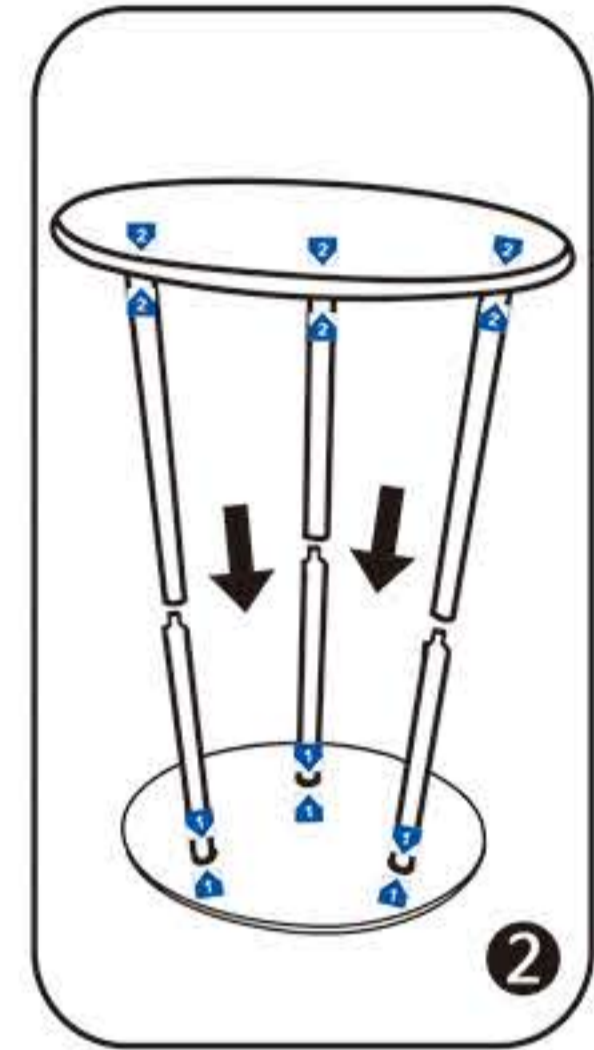

INSTRUCTION

Follow the label instructions to assemble the frame

If can't snap when dismantle the frame,Pls push the tube forwardly,then push again.

Graphic Size : W1480mm x H1020mm

Graphic Size : W1800mm x H1020mm

Graphic Size : W2200mm x H1020mm

Optional accessories:

1.Hard Case :

2.Hard Case: