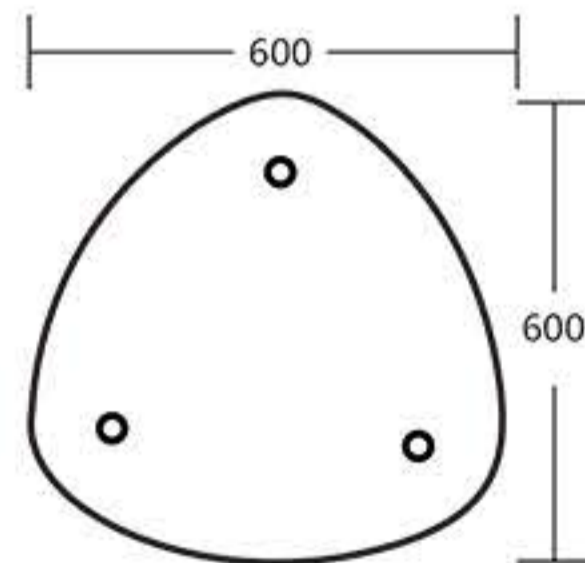

INSTRUCTION

Follow the label instructions to assemble the frame

If can't snap when dismantle the frame,Pls push the tube forwardly,then push again.

Graphic Size : W1480mm x H1020mm

Graphic Size : W1800mm x H1020mm

Graphic Size : W2200mm x H1020mm

Optional accessories:

1.Hard Case :

2.Hard Case: