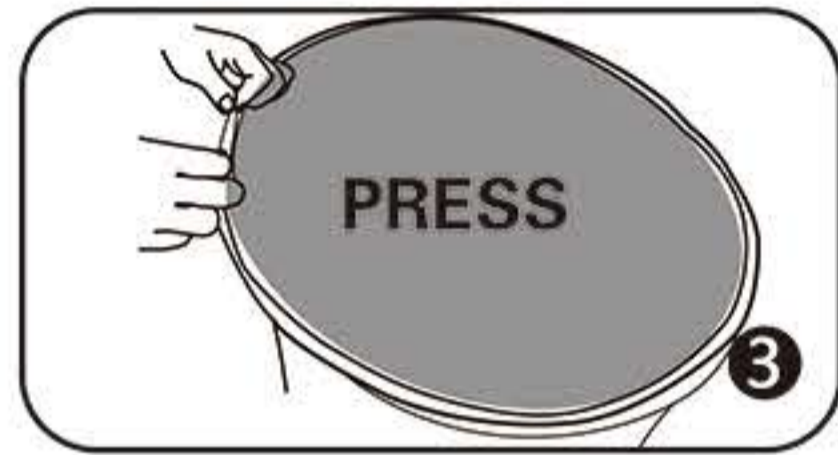

INSTRUCTION

Follow the label instructions to assemble the frame

If can't snap when dismantle the frame,Pls push the tube forwardly,then push again.

Graphic Size : W1480mm x H1020mm

Graphic Size : W1800mm x H1020mm

Graphic Size : W2200mm x H1020mm

Optional accessories:

1.Hard Case :

2.Hard Case: