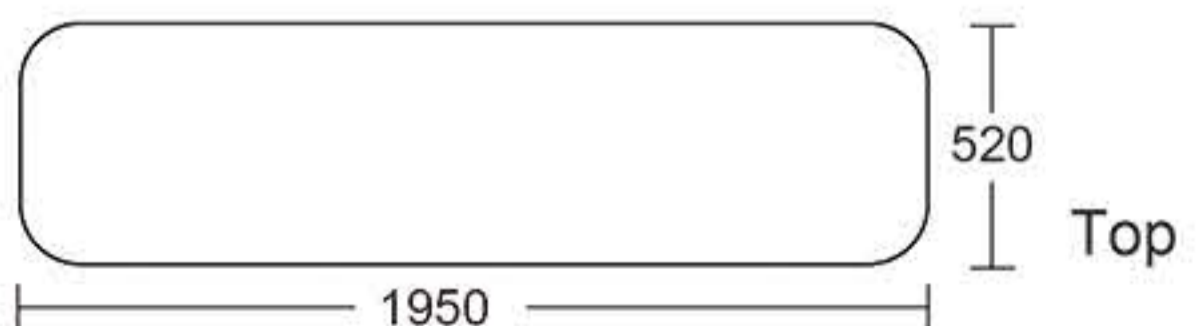

INSTRUCTION

Follow the label instructions to assemble the frame

If can't snap when dismantle the frame,Pls push the tube forwardly,then push again.

Graphic Size : W4640mm x H1020mm