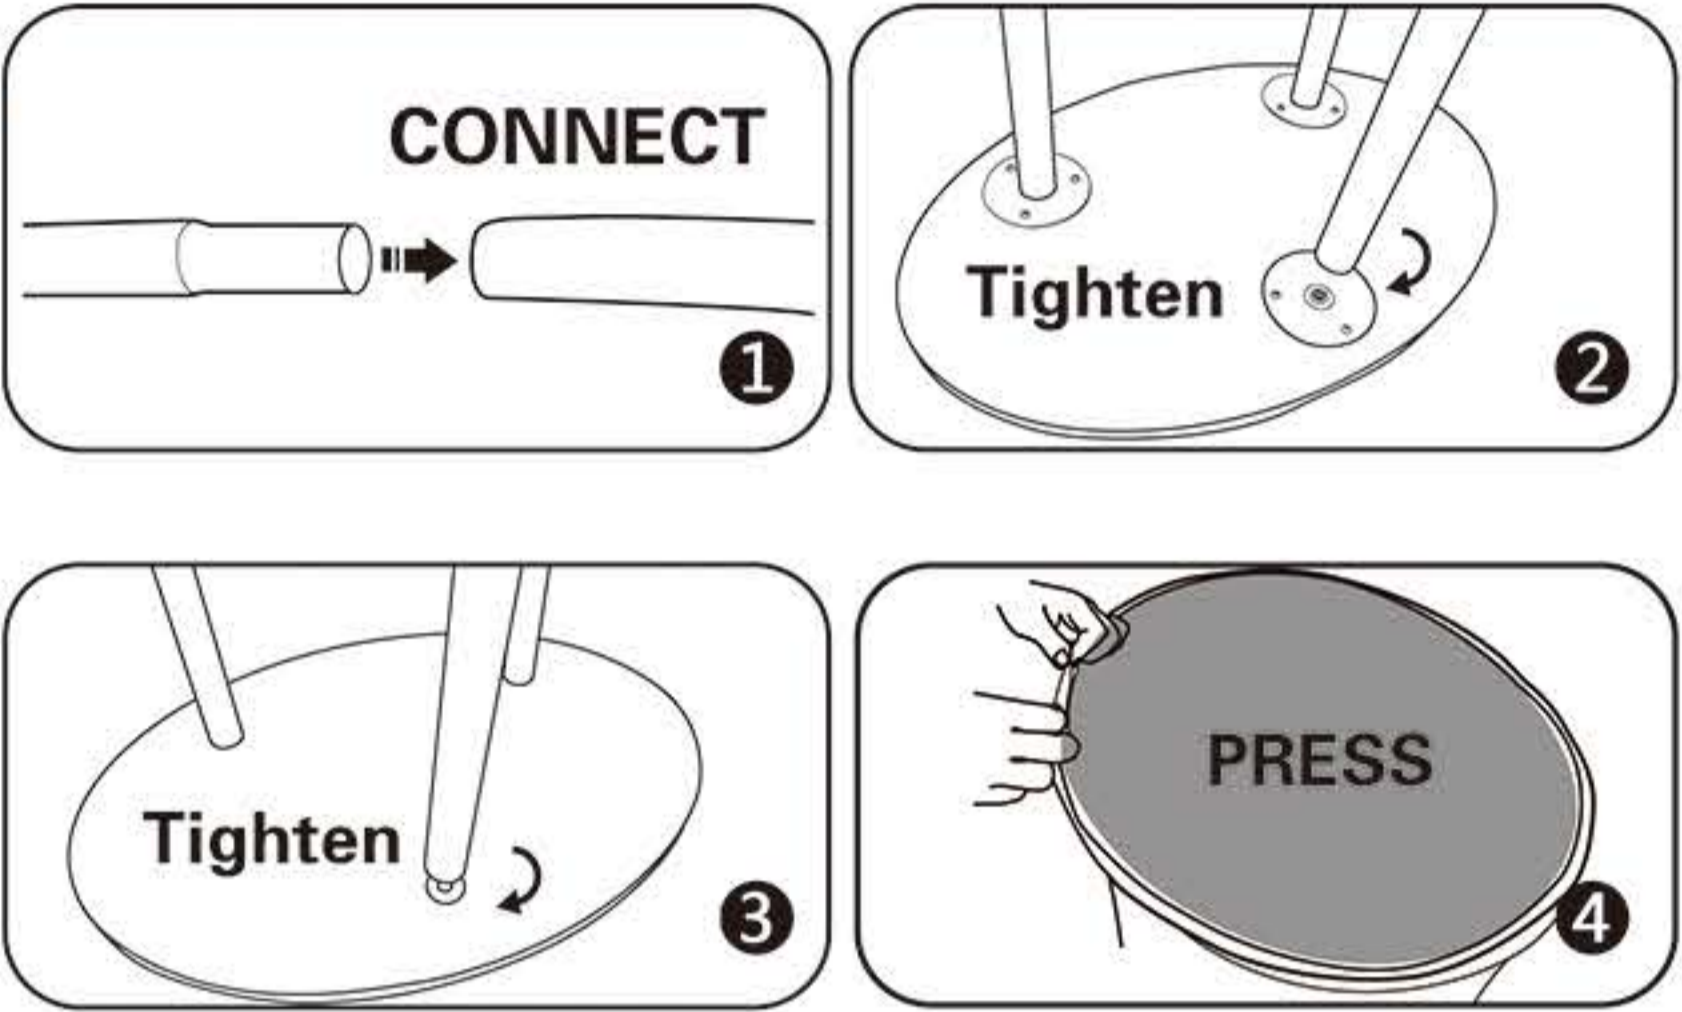

INSTRUCTION

Follow the label instructions to assemble the frame

If can't snap when dismantle the frame,Pls push the tube forwardly,then push again.

Graphic Size : W4640mm x H1020mm